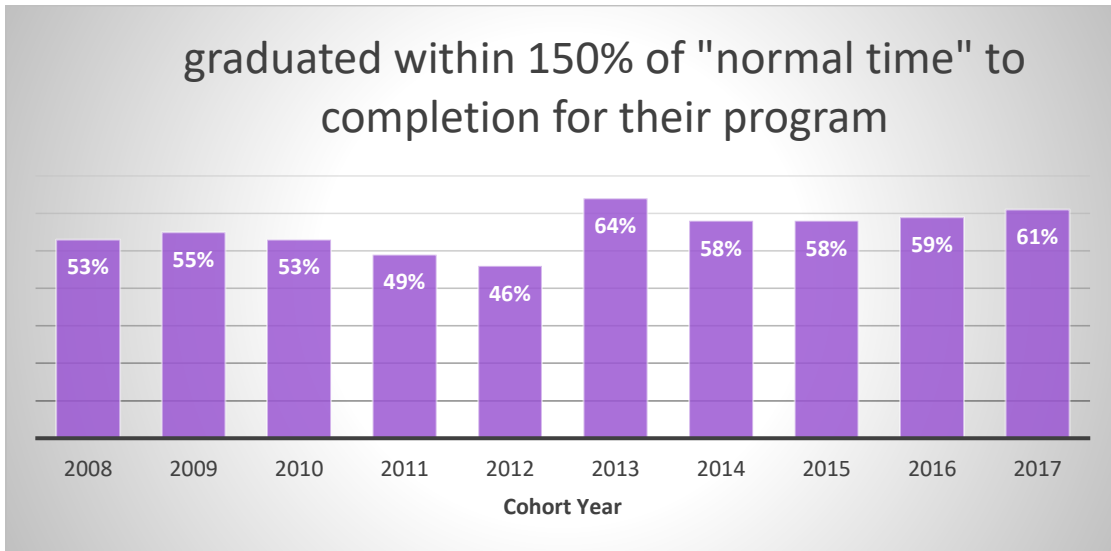

Federal Graduation Rates

Overall Graduation Rate or “Federal Rate” includes **all** students in cohort, not just those initially pursuing bachelor’s degrees.

Bachelor Degree Seeking Cohort includes only students who initially enrolled at the University pursuing a Bachelor’s Degree; it does not include any students who initially enrolled in Associate Degree programs.